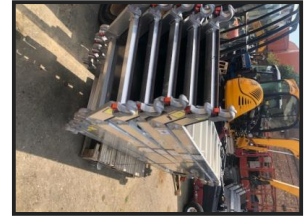

STEPHEN GILL

PLANT SALES & EXPORT

Youngman Boss Scaffold Staircases

£150.00

Youngman Boss Scaffold Staircases / Towers, New - Un Used. £150 + VAT each - 20 available

Product Details	
<i>Category/Type</i>	<i>Access Equipment and Cranes</i>
<i>Make</i>	<i>Youngman Boss</i>
<i>Model</i>	<i>Scaffold Staircases</i>
<i>Year</i>	<i>New</i>
<i>Hours</i>	<i>-</i>

1 - 9 York Street, Luton, Bedfordshire LU2 0EZ

Tel: +44 1582 451364

www.stephengillplantsales.co.uk sales@stephengillplantsales.com