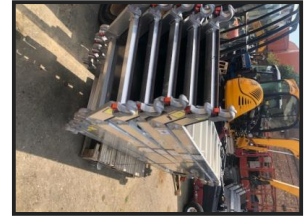

STEPHEN GILL

PLANT SALES & EXPORT

Youngman Boss Scaffold Staircases

£150.00

Youngman Boss Scaffold Staircases / Towers, New - Un Used. £150 + VAT each - 20 available

Product Details	
<i>Category/Type</i>	<i>Access Equipment and Cranes</i>
<i>Make</i>	<i>Youngman Boss</i>
<i>Model</i>	<i>Scaffold Staircases</i>
<i>Year</i>	<i>New</i>
<i>Hours</i>	<i>-</i>