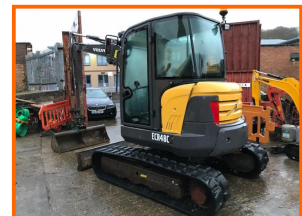

Stephen Gill Plant Sales

Volvo ECR48

£19,995.00

2012 Volvo ECR48 Excavator, 3979 hours.

Item Details	
Category/Type	Excavators & Wheeled Excavators 4.5 ton and up
Make	Volvo
Model	ECR48
Year	2012
Hours/Mileage	3979