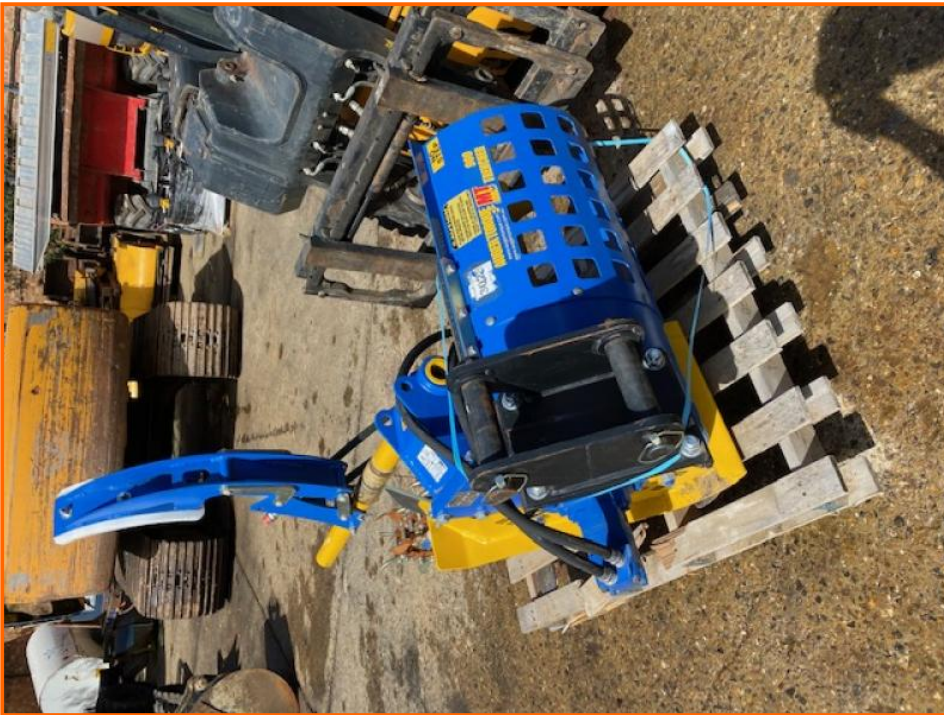

## Unused Auger Torque MT900 Trencher

**£3,450.00**

Unused 2016 Auger Torque MT900 With Hitachi 3 ton hitch ,40mm pins

Item Details	
Category/Type	Rock Wheels, Trenchers & Plainers
Make	Unused Auger Torque
Model	MT900 Trencher
Year	2016
Hours/Mileage	-