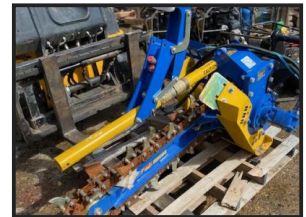

STEPHEN GILL

PLANT SALES & EXPORT

Unused Auger Torque MT900 Trencher

£3,450.00

Unused 2016 Auger Torque MT900 With Hitachi 3 ton hitch ,40mm pins

Product Details

| | |
|----------------------|---|
| Category/Type | Rollers/Compactors/Tarmac Pavers, Trenchers & Plainers |
| Make | Unused Auger Torque |
| Model | MT900 Trencher |
| Year | 2016 |
| Hours | - |