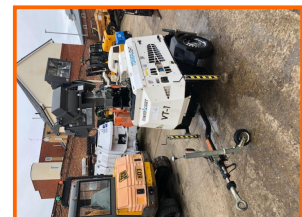

Stephen Gill Plant Sales

Tower Light VT1 Lighting Tower

£1,995.00

2011 Tower Light VT1 Lighting Tower 3233 Hours

Item Details	
Category/Type	Lighting Towers/ Traffic Lights
Make	Tower Light
Model	VT1 Lighting Tower
Year	2011
Hours/Mileage	3233