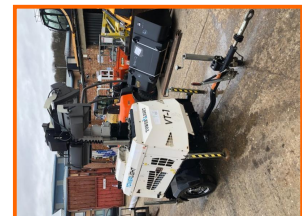

Stephen Gill Plant Sales

Tower Light VT1 Lighting Tower

£1,995.00

2011 Tower Light VT1 Lighting Tower 3233 Hours

Item Details	
Category/Type	Lighting Towers/ Traffic Lights
Make	Tower Light
Model	VT1 Lighting Tower
Year	2011
Hours/Mileage	3233