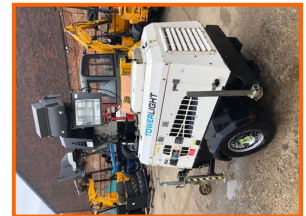

Stephen Gill Plant Sales

Tower Light VT1 Lighting Tower

£1,995.00

2011 Tower Light VT1 Lighting Tower

Item Details	
Category/Type	Lighting Towers/ Traffic Lights
Make	Tower Light
Model	VT1 Lighting Tower
Year	2011
Hours/Mileage	4172