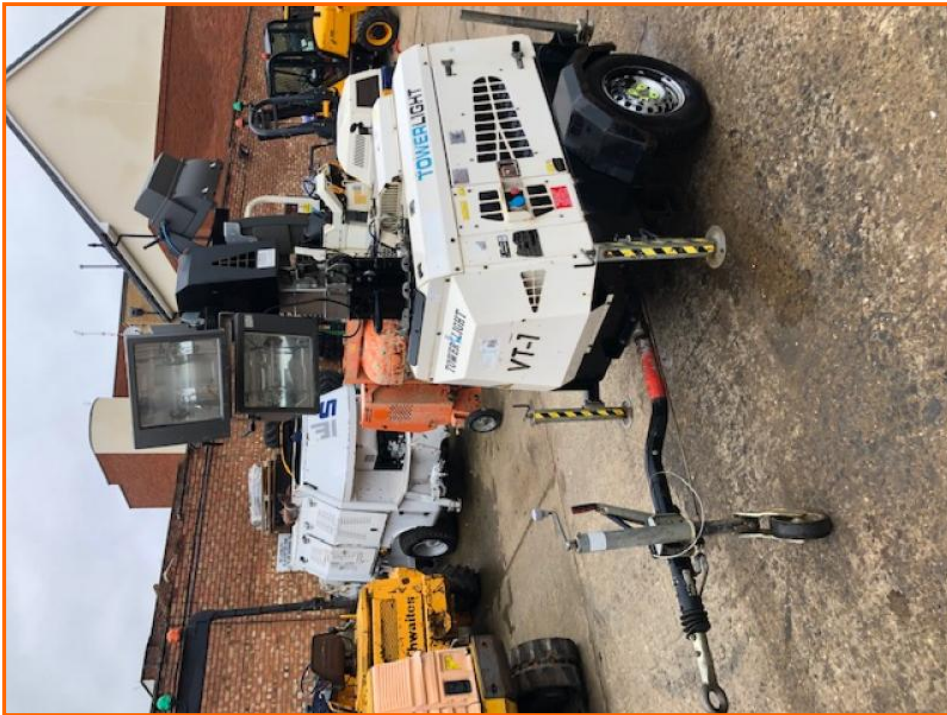

Stephen Gill Plant Sales

Tower Light VT1 Lighting Tower

£1,995.00

2011 Tower Light VT1 Lighting Tower

Item Details	
Category/Type	Lighting Towers/ Traffic Lights
Make	Tower Light
Model	VT1 Lighting Tower
Year	2011
Hours/Mileage	4172