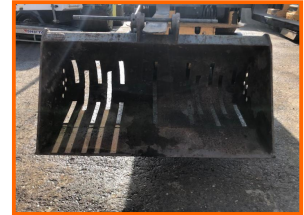

## Riddle Bucket to suit Hitachi ZX30

**£180.00**

Riddle Bucket to suit Hitachi ZX30

Item Details	
<b>Category/Type</b>	<b>Buckets/attachments/quick hitches</b>
<b>Make</b>	<b>Riddle</b>
<b>Model</b>	<b>Bucket to suit Hitachi ZX30</b>
<b>Year</b>	-
<b>Hours/Mileage</b>	-