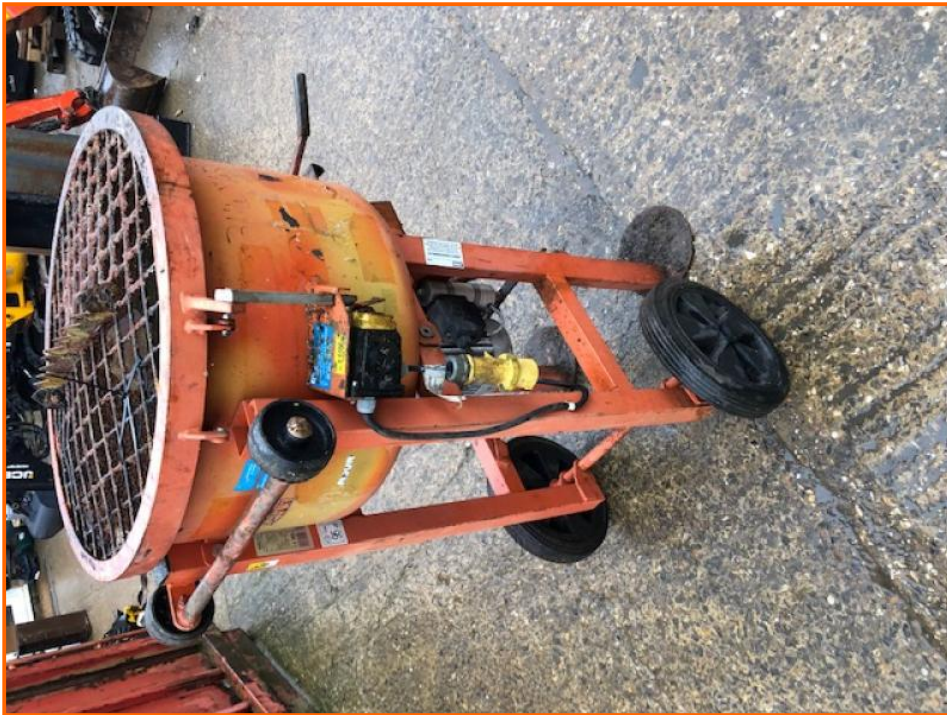

Stephen Gill Plant Sales

Resin Mixer

£1,200.00

Resin Mixer

Item Details

Category/Type	Compressors, Mixers & Concrete Pumps
Make	Resin
Model	Mixer
Year	-
Hours/Mileage	-

1-21 York Street, Luton, Bedfordshire, England, LU2 0EZ
Tel: +44 (0)1582 451364 Fax: +44 (0)1582 451363 Mob: +44 (0)7774 179517
www.stephengillplantsales.co.uk sales@stephengillplantsales.com