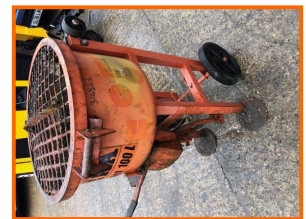

Stephen Gill Plant Sales

Resin Mixer

£1,200.00

Resin Mixer

Item Details

Category/Type	Compressors, Mixers & Concrete Pumps
Make	Resin
Model	Mixer
Year	-
Hours/Mileage	-

1-21 York Street, Luton, Bedfordshire, England, LU2 0EZ
Tel: +44 (0)1582 451364 Fax: +44 (0)1582 451363 Mob: +44 (0)7774 179517
www.stephengillplantsales.co.uk sales@stephengillplantsales.com