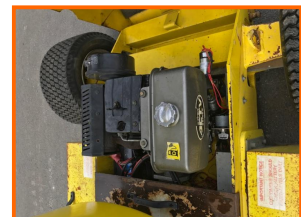

## Niftylift HR12 Cherry picker, access platform, 12 Metre, Boom Lift, MEWP

**£8,250.00**

Niftylift HR12 lift

| Item Details  |  |
|---------------|--|
| Category/Type | Access Equipment   |
| Make          | Niftylift  |
| Model         | HR12 Cherry picker, access platform, 12 Metre, Boom Lift, MEWP |
| Year          | 2007   |
| Hours/Mileage | -  |