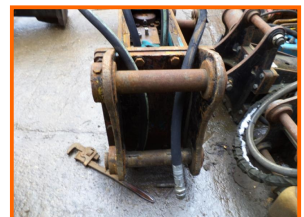

## MSB Saga 1200 breaker/pecker to suit 18 - 25 ton

**£4,500.00**

18 - 25 ton breaker

Item Details	
Category/Type	Hydraulic Breakers/Attachments
Make	MSB
Model	Saga 1200 breaker/pecker to suit 18 - 25 ton
Year	-
Hours/Mileage	-