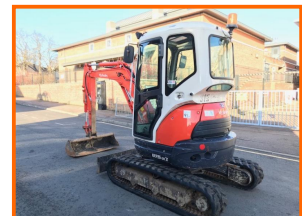

Stephen Gill Plant Sales

Kubota U25-3

£13,450.00

2012 Kubota U25-3, 2.5 ton excavator, 2926 hours.

Item Details

Category/Type	Excavators less than 4.5 ton, Mini Excavators
Make	Kubota
Model	U25-3
Year	2012
Hours/Mileage	2926