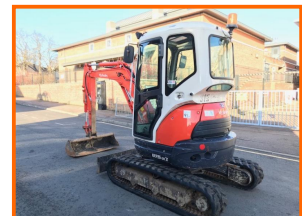

Stephen Gill Plant Sales

Kubota U25-3

£13,450.00

2012 Kubota U25-3, 2.5 ton excavator, 2926 hours.

Item Details	
Category/Type	Excavators less than 4.5 ton, Mini Excavators
Make	Kubota
Model	U25-3
Year	2012
Hours/Mileage	2926