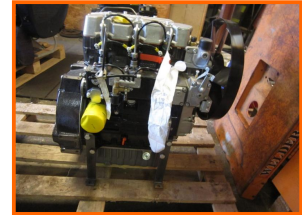

Stephen Gill Plant Sales

Kohler KDW1603/G

£1,750.00

Kohler Engine to fit: Teletrucks & 2.5 ton to 3 ton Excavators

Item Details	
Category/Type	Engines
Make	Kohler
Model	KDW1603/G
Year	-
Hours/Mileage	-

1-21 York Street, Luton, Bedfordshire, England, LU2 0EZ
Tel: +44 (0)1582 451364 Fax: +44 (0)1582 451363 Mob: +44 (0)7774 179517
www.stephengillplantsales.co.uk sales@stephengillplantsales.com