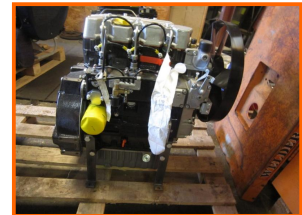

## Kohler KDW1603/G

**£1,750.00**

Kohler Engine to fit: Teletrucks & 2.5 ton to 3 ton Excavators

| Item Details         |                  |
|----------------------|------------------|
| <b>Category/Type</b> | <b>Engines</b>   |
| <b>Make</b>          | <b>Kohler</b>    |
| <b>Model</b>         | <b>KDW1603/G</b> |
| <b>Year</b>          | -                |
| <b>Hours/Mileage</b> | -                |