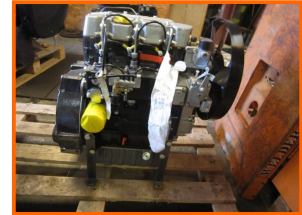

## Kohler KDW1603/G

**£1,750.00**

Kohler Engine to fit: Teletrucks & 2.5 ton to 3 ton Excavators

Item Details	
<b>Category/Type</b>	<b>Engines</b>
<b>Make</b>	<b>Kohler</b>
<b>Model</b>	<b>KDW1603/G</b>
<b>Year</b>	-
<b>Hours/Mileage</b>	-