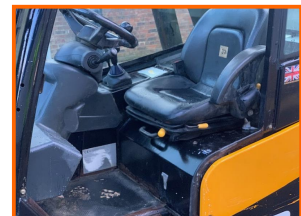

Stephen Gill Plant Sales

JCB TLT30D 3 ton Forklift, Teletruck, Telehandler, Diesel, 2WD

£13,450.00

JCB TLT30D 3 ton Forklift / 2WD Teletruck

Lift Height - 4 Metres

Lift Capacity (kg): 3000

Mast Type: Telescopic Boom. Diesel

Item Details

Category/Type	Forklifts - Telescopic
Make	JCB
Model	TLT30D 3 ton Forklift, Teletruck, Telehandler, Diesel, 2WD
Year	2014
Hours/Mileage	5998

1-21 York Street, Luton, Bedfordshire, England, LU2 0EZ