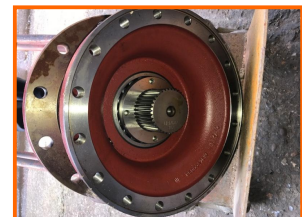

Stephen Gill Plant Sales

JCB Slew Ring JCB JS160 & JS180

£1,500.00

JCB Slew Ring,
Gear output assembly - To fit JCB JS160 & JS180
Part Number: 05/903885 - Half price

Item Details

Item Details	
Category/Type	Parts (JCB)
Make	JCB Slew Ring
Model	JCB JS160 & JS180
Year	un-used
Hours/Mileage	-