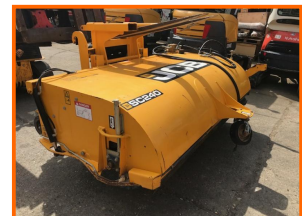

Stephen Gill Plant Sales

JCB SC240 brush / sweeper collector

£2,250.00

JCB SC240 Brush / Sweeper Collector

Item Details

Category/Type	Hydraulic Breakers/Attachments
Make	JCB
Model	SC240 brush / sweeper collector
Year	2013
Hours/Mileage	-