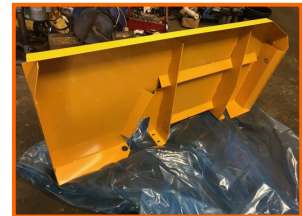

Stephen Gill Plant Sales

JCB LEFT HAND SIDE FENDERS 530-120 / 540-120 / 537-130 / 537-120

£250.00

JCB REAR FENDERS (LH) TO SUIT JCB 530-120 / 540-120 / 537-120 / 537-130

Part No: 159/58200

HALF PRICE

This item is new and unused, storage marks.

Item Details

Item Details	
Category/Type	Parts (JCB)
Make	JCB LEFT HAND SIDE FENDERS
Model	530-120 / 540-120 / 537-130 / 537-120
Year	UN-USED
Hours/Mileage	-

1-21 York Street, Luton, Bedfordshire, England, LU2 0EZ