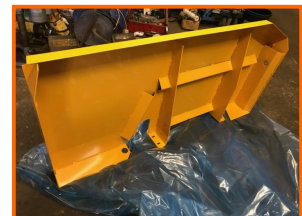

Stephen Gill Plant Sales

JCB LEFT HAND SIDE FENDERS 530-120 / 540-120 / 537-130 / 537-120

£250.00

JCB REAR FENDERS (LH) TO SUIT JCB 530-120 / 540-120 / 537-120 / 537-130

Part No: 159/58200

HALF PRICE

This item is new and unused, storage marks.

Item Details

Item Details	
Category/Type	Parts (JCB)
Make	JCB LEFT HAND SIDE FENDERS
Model	530-120 / 540-120 / 537-130 / 537-120
Year	UN-USED
Hours/Mileage	-

1-21 York Street, Luton, Bedfordshire, England, LU2 0EZ