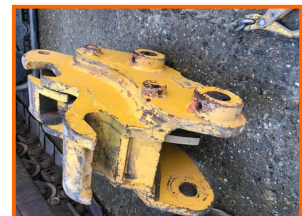

Stephen Gill Plant Sales

JCB JS130 Quick Hitch JS130

£900.00

Quick Hitch to suit JCB JS130

Item Details	
Category/Type	Buckets/attachments/quick hitches
Make	JCB JS130 Quick Hitch
Model	JS130
Year	-
Hours/Mileage	-