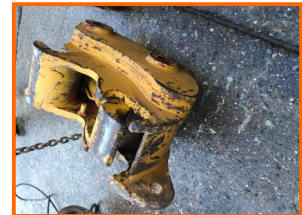

Stephen Gill Plant Sales

JCB JS130 Quick Hitch JS130

£900.00

Quick Hitch to suit JCB JS130

Item Details	
Category/Type	Buckets/attachments/quick hitches
Make	JCB JS130 Quick Hitch
Model	JS130
Year	-
Hours/Mileage	-