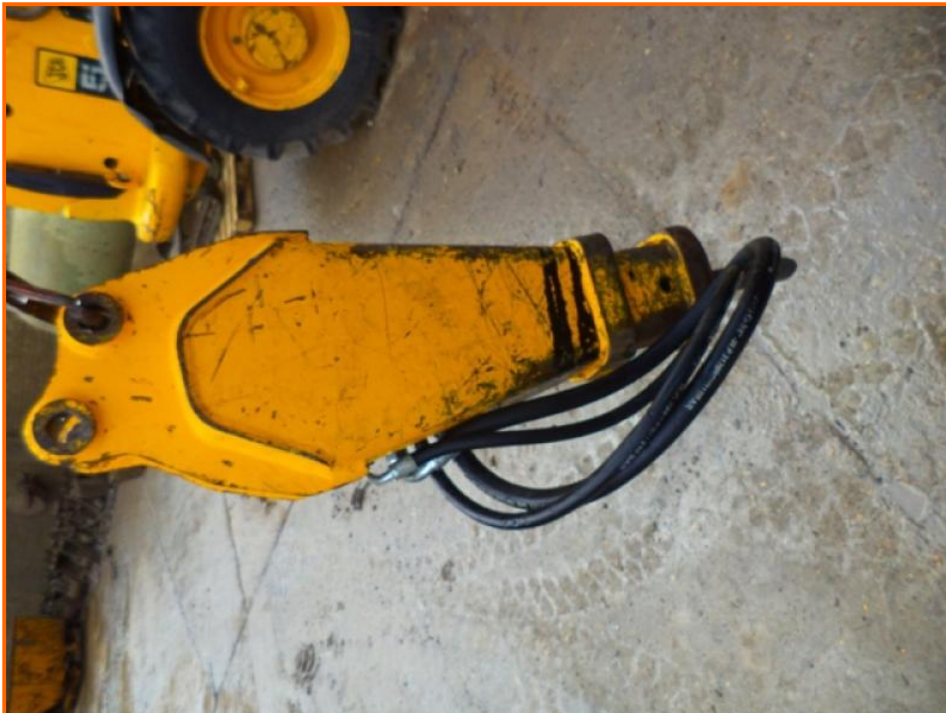

Stephen Gill Plant Sales

JCB Hydraulic Breaker/pecker

£1,950.00

Item Details	
Category/Type	<i>Hydraulic Breakers/Attachments</i>
Make	JCB
Model	<i>Hydraulic Breaker/pecker</i>
Year	-
Hours/Mileage	-

1-21 York Street, Luton, Bedfordshire, England, LU2 0EZ
Tel: +44 (0)1582 451364 Fax: +44 (0)1582 451363 Mob: +44 (0)7774 179517
www.stephengillplantsales.co.uk sales@stephengillplantsales.com