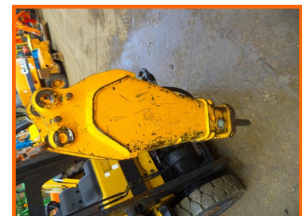

Stephen Gill Plant Sales

JCB Hydraulic Breaker/pecker

£1,950.00

Item Details	
Category/Type	<i>Hydraulic Breakers/Attachments</i>
Make	JCB
Model	<i>Hydraulic Breaker/pecker</i>
Year	-
Hours/Mileage	-

1-21 York Street, Luton, Bedfordshire, England, LU2 0EZ
Tel: +44 (0)1582 451364 Fax: +44 (0)1582 451363 Mob: +44 (0)7774 179517
www.stephengillplantsales.co.uk sales@stephengillplantsales.com