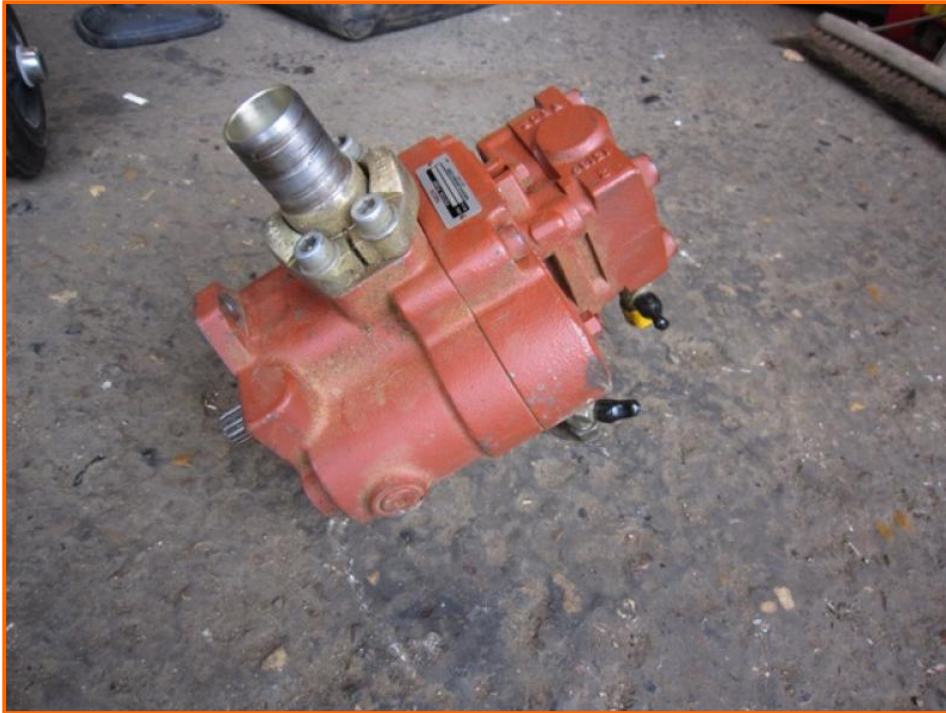

## JCB Hyd Pump to fit JCB 8025-8030

**£600.00**

JCB Hyd Pump to fit JCB 8025-8030

Item Details	
<b>Category/Type</b>	<i>Hydraulic Pumps &amp; Drive Motors</i>
<b>Make</b>	<i>JCB</i>
<b>Model</b>	<i>Hyd Pump to fit JCB 8025-8030</i>
<b>Year</b>	-
<b>Hours/Mileage</b>	-