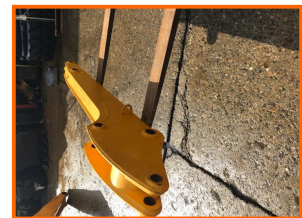

Stephen Gill Plant Sales

JCB Dipper Arm To fit 8052 - 8060

£800.00

JCB Dipper Arm to fit JCB 8052 to JCB 8060

Item Details	
Category/Type	Parts (JCB)
Make	JCB Dipper Arm
Model	To fit 8052 - 8060
Year	-
Hours/Mileage	-