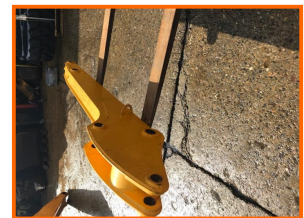

Stephen Gill Plant Sales

JCB Dipper Arm To fit 8052 - 8060

£800.00

JCB Dipper Arm to fit JCB 8052 to JCB 8060

Item Details	
Category/Type	Parts (JCB)
Make	JCB Dipper Arm
Model	To fit 8052 - 8060
Year	-
Hours/Mileage	-