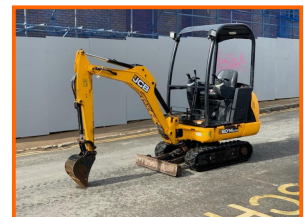

Stephen Gill Plant Sales

JCB 8014CTS Mini Excavator, 1.4 ton digger

£7,995.00

JCB 8014CTS Mini Excavator

Item Details	
Category/Type	Excavators less than 4.5 ton, Mini Excavators
Make	JCB
Model	8014CTS Mini Excavator, 1.4 ton digger
Year	2014
Hours/Mileage	1087