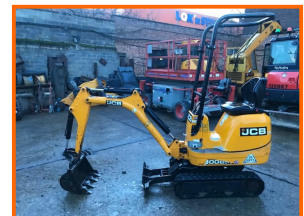

Stephen Gill Plant Sales

JCB 8008

£8,450.00

JCB 8008 Micro Digger

Item Details

Category/Type	Excavators less than 4.5 ton, Mini Excavators
Make	JCB
Model	8008
Year	2015
Hours/Mileage	830

1-21 York Street, Luton, Bedfordshire, England, LU2 0EZ
Tel: +44 (0)1582 451364 Fax: +44 (0)1582 451363 Mob: +44 (0)7774 179517
www.stephengillplantsales.co.uk sales@stephengillplantsales.com