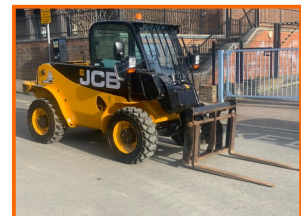

Stephen Gill Plant Sales

JCB 520-40 Telescopic Handler, Forklift, Aircon, Forks, 4WD, 4 metre, 4 wheel steer, 4 CYL

£21,995.00

JCB 520-40 Forklift, Max lift height 4035mm, max. reach forward 2590mm, max. lift 2000Kgs.

Item Details

Category/Type	Forklifts - Telescopic
Make	JCB
Model	520-40 Telescopic Handler, Forklift, Aircon, Forks, 4WD, 4 metre, 4 wheel steer, 4 CYL
Year	perkins diesel Engine
Hours/Mileage	2014 2400