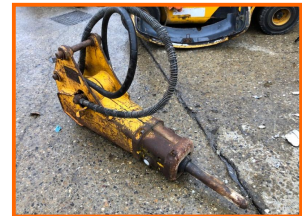

## JCB 3CX

**£3,450.00**

JCB 3CX Breaker to Suit 8 Ton Excavator

Item Details	
<b>Category/Type</b>	<b>Hydraulic Breakers/Attachments</b>
<b>Make</b>	<b>JCB</b>
<b>Model</b>	<b>3CX</b>
<b>Year</b>	<b>2016</b>
<b>Hours/Mileage</b>	<b>-</b>