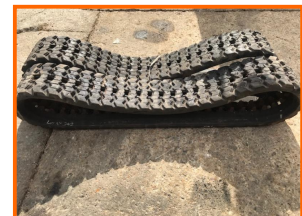

Stephen Gill Plant Sales

JCB 1CX or Robot 180 tracked

£500.00

JCB 1CX or Robot 180 Tracked tracks, £500 each

Item Details	
Category/Type	Rubber tracks
Make	JCB
Model	1CX or Robot 180 tracked
Year	-
Hours/Mileage	-