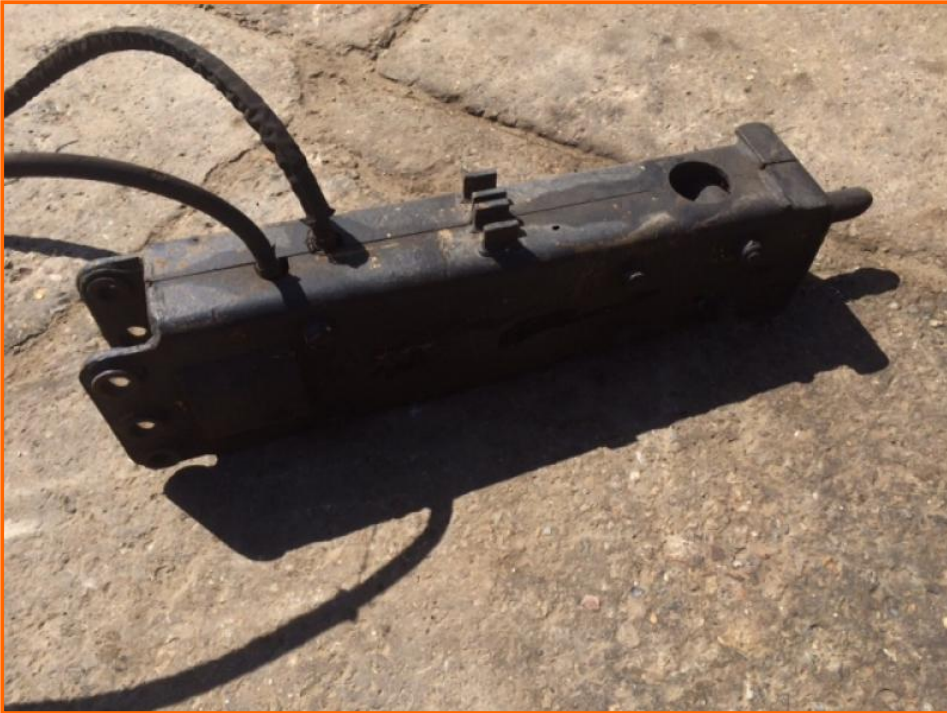

Stephen Gill Plant Sales

JCB 1.5 ton breaker

£750.00

JCB breaker for 1.5 ton machine

Item Details	
Category/Type	<i>Hydraulic Breakers/Attachments</i>
Make	JCB
Model	1.5 ton breaker
Year	-
Hours/Mileage	-