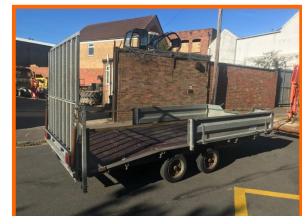

Stephen Gill Plant Sales

Inespension 2600kg Gross Trailer

£POA

Inespension 3500kg gross plant trailer

Item Details	
Category/Type	Trailers
Make	Inespension
Model	2600kg Gross Trailer
Year	-
Hours/Mileage	-