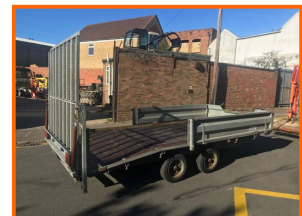

Stephen Gill Plant Sales

Indespension 2600kg Gross Trailer

£POA

Indespension 3500kg gross plant trailer

| Item Details | |
|----------------------|-----------------------------|
| Category/Type | Trailers |
| Make | Indespension |
| Model | 2600kg Gross Trailer |
| Year | - |
| Hours/Mileage | - |