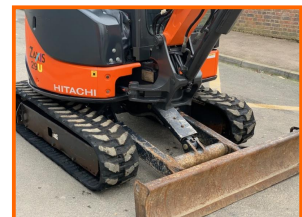

Stephen Gill Plant Sales

Hitachi ZX29U-3 CLR Mini Excavator, digger, piped for hammer

£13,450.00

Hitachi ZX29U-3CLR Mini Excavator

Item Details

Category/Type	Excavators less than 4.5 ton, Mini Excavators
Make	Hitachi
Model	ZX29U-3 CLR Mini Excavator, digger, piped for hammer
Year	2011
Hours/Mileage	3262