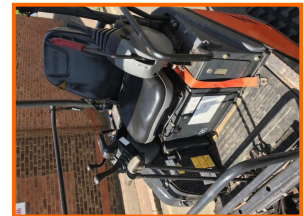

Stephen Gill Plant Sales

Hitachi ZX17u-2

£9,750.00

Hitachi ZX17u-2 Mini Excavator

Item Details

Category/Type	Excavators less than 4.5 ton, Mini Excavators
Make	Hitachi
Model	ZX17u-2
Year	2012
Hours/Mileage	2249