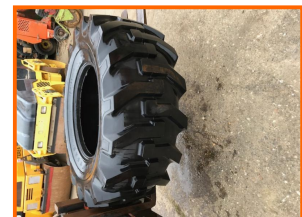

Stephen Gill Plant Sales

Goodyear 18.4 x 26

£400.00

18.4 - 26
12 ply rating
Good year super grip
Industrial tyre - will fit JCB 3CX / CAT 328

Item Details

Item Details	
Category/Type	Wheels / Tyres
Make	Goodyear
Model	18.4 x 26
Year	-
Hours/Mileage	-