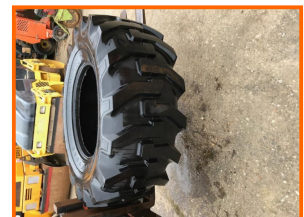

## Goodyear 18.4 x 26

**£400.00**

18.4 - 26

12 ply rating

Good year super grip

Industrial tyre - will fit JCB 3CX / CAT 328

### Item Details

Item Details	
<b>Category/Type</b>	<b>Wheels / Tyres</b>
<b>Make</b>	<b>Goodyear</b>
<b>Model</b>	<b>18.4 x 26</b>
<b>Year</b>	-
<b>Hours/Mileage</b>	-

1-21 York Street, Luton, Bedfordshire, England, LU2 0EZ