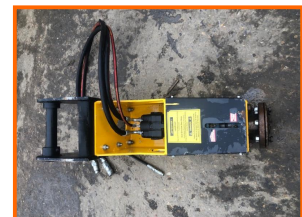

Stephen Gill Plant Sales

Gator Saw to suit 8-10 Ton machine

£3,450.00

Gator Saw to suit 8 - 10 Ton machine

Item Details	
Category/Type	Buckets/attachments/quick hitches
Make	Gator
Model	Saw to suit 8-10 Ton machine
Year	-
Hours/Mileage	-