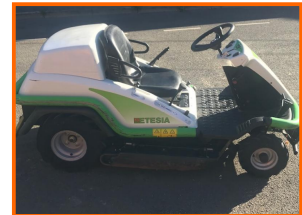

Stephen Gill Plant Sales

ETESIA Attila Mower

£3,495.00

Etesia Attila Ride on Mower, the Etesia Attila is effective on uneven terrain and steep slopes

Item Details	
Category/Type	Groundcare
Make	ETESIA
Model	Attila Mower
Year	2010
Hours/Mileage	23.6

1-21 York Street, Luton, Bedfordshire, England, LU2 0EZ
Tel: +44 (0)1582 451364 Fax: +44 (0)1582 451363 Mob: +44 (0)7774 179517
www.stephengillplantsales.co.uk sales@stephengillplantsales.com