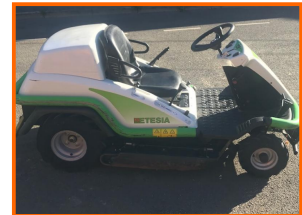

Stephen Gill Plant Sales

ETESIA Attila Mower

£3,495.00

Etesia Attila Ride on Mower, the Etesia Attila is effective on uneven terrain and steep slopes

Item Details	
Category/Type	Groundcare
Make	ETESIA
Model	Attila Mower
Year	2010
Hours/Mileage	23.6