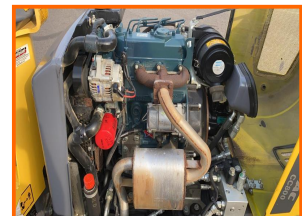

Stephen Gill Plant Sales

Dynapac CC800, 800 Roller

£7,450.00

2014 Dynapac CC800, 800 Roller

Item Details	
Category/Type	Rollers/Compactors/Tarmac Pavers
Make	Dynapac
Model	CC800, 800 Roller
Year	2014
Hours/Mileage	333