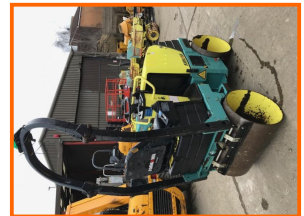

Stephen Gill Plant Sales

Ammann AV12-2

£5,450.00

Ammann AV12-2 Roller

Item Details

Category/Type	Rollers/Compactors/Tarmac Pavers
Make	Ammann
Model	AV12-2
Year	2010
Hours/Mileage	717

1-21 York Street, Luton, Bedfordshire, England, LU2 0EZ
Tel: +44 (0)1582 451364 Fax: +44 (0)1582 451363 Mob: +44 (0)7774 179517
www.stephengillplantsales.co.uk sales@stephengillplantsales.com