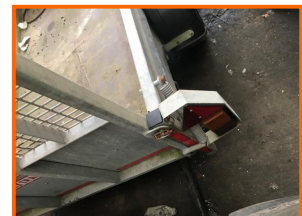

Stephen Gill Plant Sales

Wessex Plant Trailer

£799.00

1.3 ton single axle plant trailer suitable for 1 ton machine

Item Details	
Category/Type	Trailers
Make	Wessex
Model	Plant Trailer
Year	-
Hours/Mileage	-