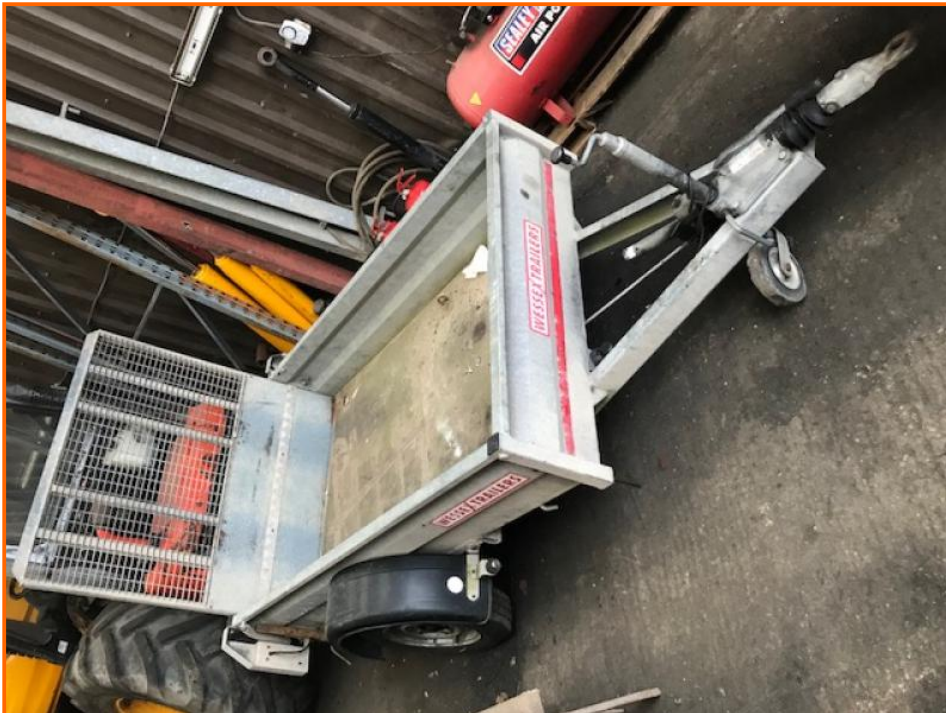

Stephen Gill Plant Sales

Wessex Plant Trailer

£799.00

1.3 ton single axle plant trailer suitable for 1 ton machine

Item Details	
Category/Type	Trailers
Make	Wessex
Model	Plant Trailer
Year	-
Hours/Mileage	-