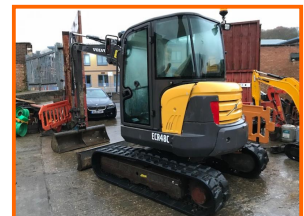

## Volvo ECR48

**£19,995.00**

2012 Volvo ECR48 Excavator, 3979 hours.

Item Details	
Category/Type	Excavators & Wheeled Excavators 4.5 ton and up
Make	Volvo
Model	ECR48
Year	2012
Hours/Mileage	3979

1-21 York Street, Luton, Bedfordshire, England, LU2 0EZ  
Tel: +44 (0)1582 451364 Fax: +44 (0)1582 451363 Mob: +44 (0)7774 179517  
[www.stephengillplantsales.co.uk](http://www.stephengillplantsales.co.uk) [sales@stephengillplantsales.com](mailto:sales@stephengillplantsales.com)