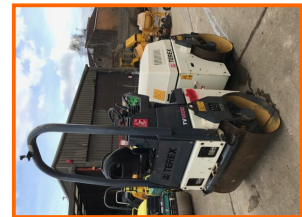

Stephen Gill Plant Sales

TEREX TV1200

£8,750.00

Terex TV1200 Roller

Item Details

Category/Type	Rollers/Compactors/Tarmac Pavers
Make	TEREX
Model	TV1200
Year	2012
Hours/Mileage	761

1-21 York Street, Luton, Bedfordshire, England, LU2 0EZ
Tel: +44 (0)1582 451364 Fax: +44 (0)1582 451363 Mob: +44 (0)7774 179517
www.stephengillplantsales.co.uk sales@stephengillplantsales.com