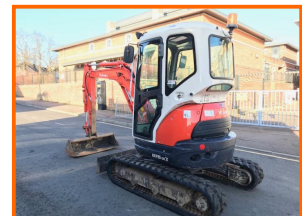

Stephen Gill Plant Sales

Kubota U25-3

£13,450.00

2012 Kubota U25-3, 2.5 ton excavator, 2926 hours.

Item Details

| | |
|----------------------|--|
| Category/Type | Excavators less than 4.5 ton, Mini Excavators |
| Make | Kubota |
| Model | U25-3 |
| Year | 2012 |
| Hours/Mileage | 2926 |