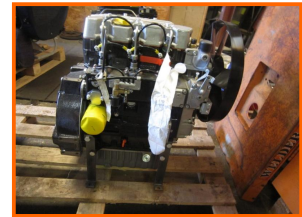

Stephen Gill Plant Sales

Kohler KDW1603/G

£1,750.00

Kohler Engine to fit: Teletrucks & 2.5 ton to 3 ton Excavators

Item Details	
<i>Category/Type</i>	<i>Engines</i>
<i>Make</i>	<i>Kohler</i>
<i>Model</i>	<i>KDW1603/G</i>
<i>Year</i>	-
<i>Hours/Mileage</i>	-