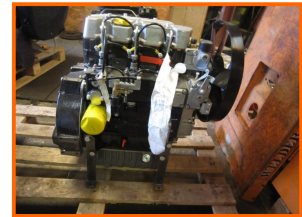

## Kohler KDW1603/G

**£1,750.00**

Kohler Engine to fit: Teletrucks & 2.5 ton to 3 ton Excavators

Item Details	
<b>Category/Type</b>	<b>Engines</b>
<b>Make</b>	<b>Kohler</b>
<b>Model</b>	<b>KDW1603/G</b>
<b>Year</b>	-
<b>Hours/Mileage</b>	-