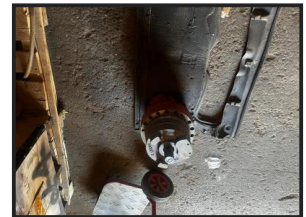

STEPHEN GILL

PLANT SALES & EXPORT

JCB Tracked Motor to suit JCB JS220 JS240 & JS260

£2,000.00

Unused 2 x Track Motors to suit JCB JS220, JS240, JS260 machines. Half price £2000 each

Product Details

Category/Type	Parts (JCB)
Make	JCB
Model	Tracked Motor to suit JCB JS220 JS240 & JS260
Year	-
Hours	-