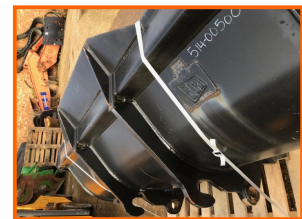

Stephen Gill Plant Sales

JCB to fit 520-40

£750.00

JCB bucket to fit JCB 520-40 Loadall

Item Details	
Category/Type	Buckets/attachments/quick hitches
Make	JCB
Model	to fit 520-40
Year	New/Un-used
Hours/Mileage	-