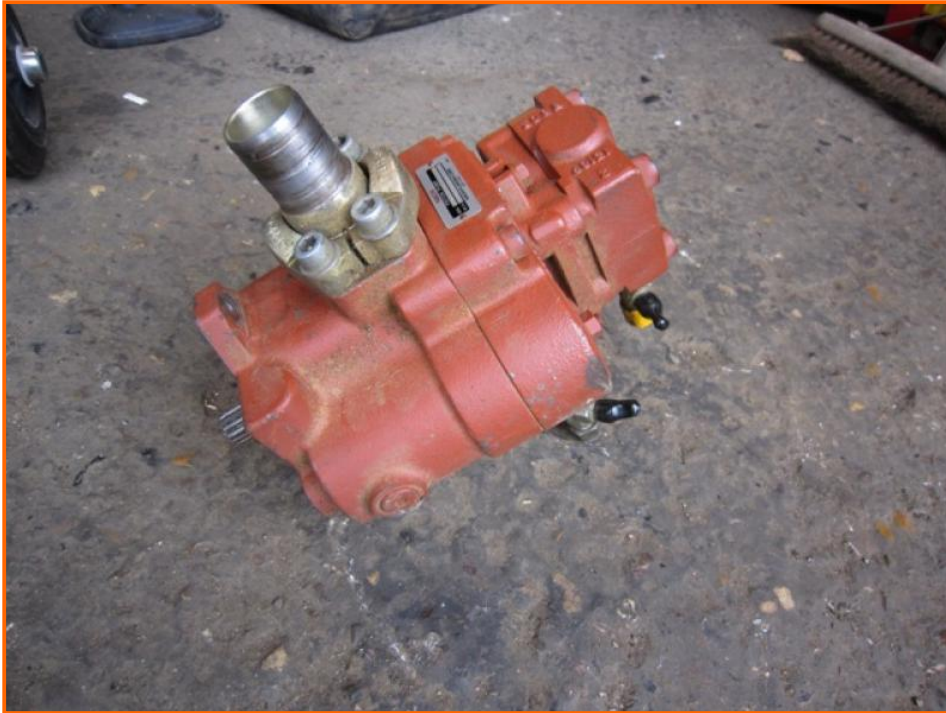

Stephen Gill Plant Sales

JCB Hyd Pump to fit JCB 8025-8030

£600.00

JCB Hyd Pump to fit JCB 8025-8030

Item Details	
Category/Type	<i>Hydraulic Pumps & Drive Motors</i>
Make	<i>JCB</i>
Model	<i>Hyd Pump to fit JCB 8025-8030</i>
Year	-
Hours/Mileage	-