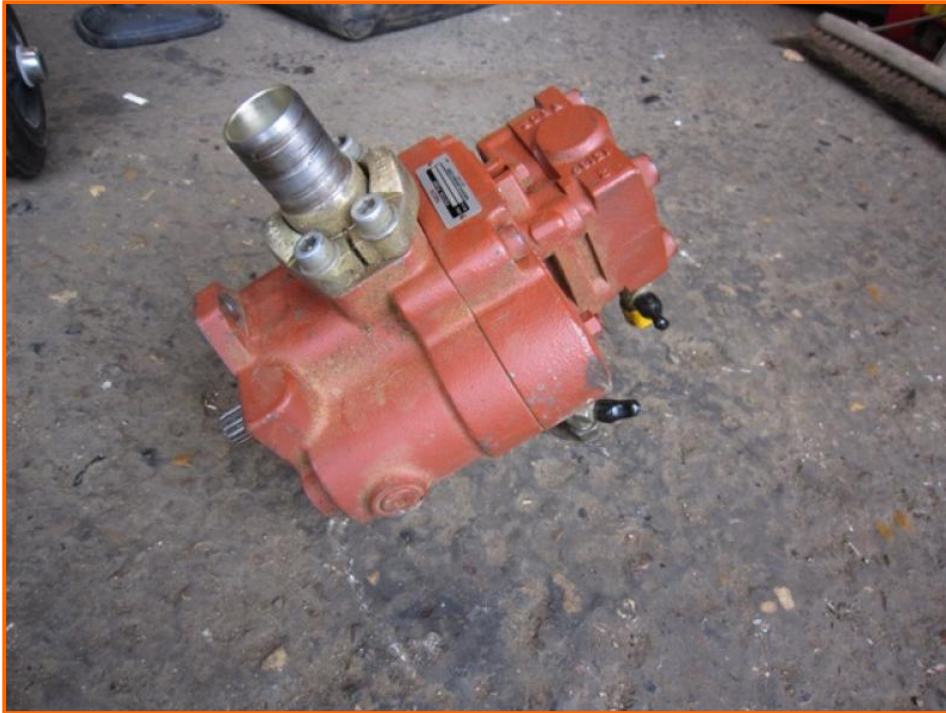

## JCB Hyd Pump to fit JCB 8025-8030

**£600.00**

JCB Hyd Pump to fit JCB 8025-8030

Item Details	
Category/Type	Hydraulic Pumps & Drive Motors
Make	JCB
Model	Hyd Pump to fit JCB 8025-8030
Year	-
Hours/Mileage	-