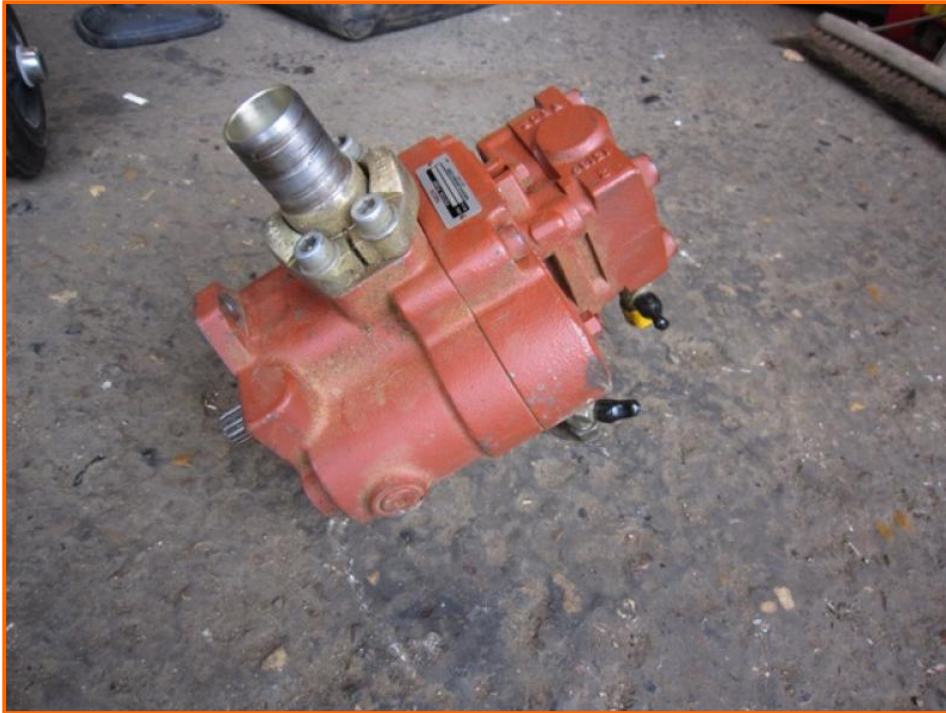

Stephen Gill Plant Sales

JCB Hyd Pump to fit JCB 8025-8030

£600.00

JCB Hyd Pump to fit JCB 8025-8030

Item Details	
Category/Type	Hydraulic Pumps & Drive Motors
Make	JCB
Model	Hyd Pump to fit JCB 8025-8030
Year	-
Hours/Mileage	-

1-21 York Street, Luton, Bedfordshire, England, LU2 0EZ
Tel: +44 (0)1582 451364 Fax: +44 (0)1582 451363 Mob: +44 (0)7774 179517
www.stephengillplantsales.co.uk sales@stephengillplantsales.com