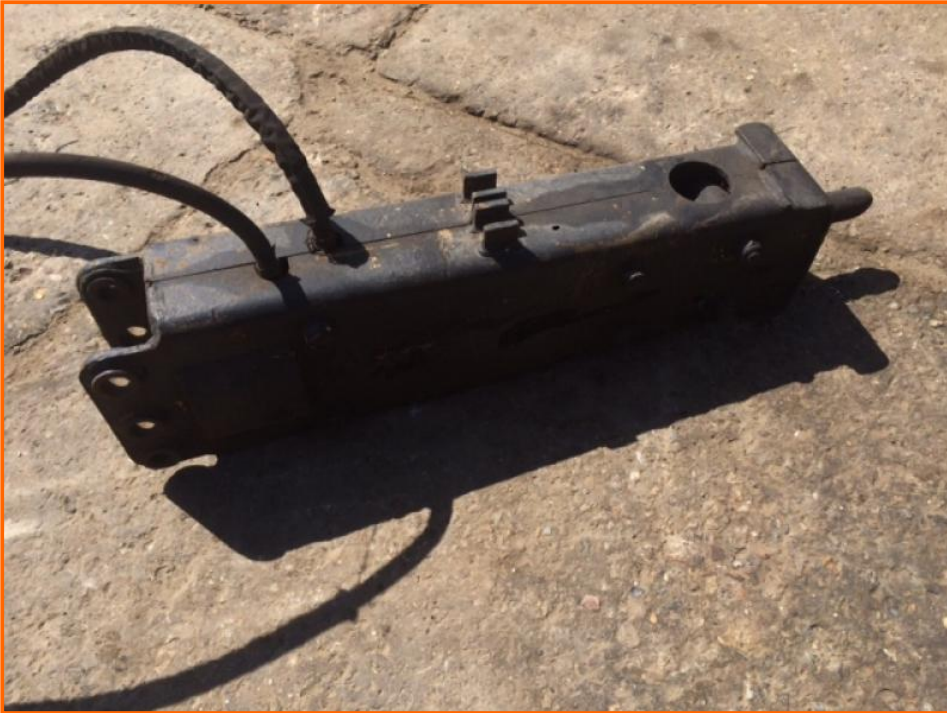

## JCB 1.5 ton breaker

**£750.00**

JCB breaker for 1.5 ton machine

Item Details	
Category/Type	Hydraulic Breakers/Attachments
Make	JCB
Model	1.5 ton breaker
Year	-
Hours/Mileage	-

1-21 York Street, Luton, Bedfordshire, England, LU2 0EZ  
Tel: +44 (0)1582 451364 Fax: +44 (0)1582 451363 Mob: +44 (0)7774 179517  
www.stephengillplantsales.co.uk sales@stephengillplantsales.com