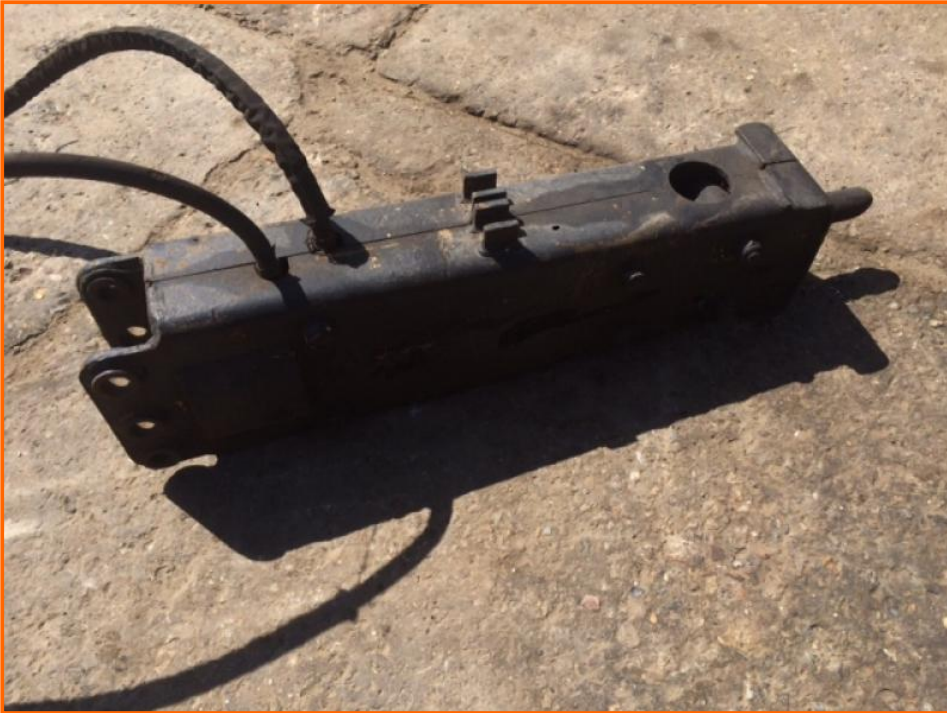

Stephen Gill Plant Sales

JCB 1.5 ton breaker

£750.00

JCB breaker for 1.5 ton machine

Item Details	
Category/Type	Hydraulic Breakers/Attachments
Make	JCB
Model	1.5 ton breaker
Year	-
Hours/Mileage	-

1-21 York Street, Luton, Bedfordshire, England, LU2 0EZ
Tel: +44 (0)1582 451364 Fax: +44 (0)1582 451363 Mob: +44 (0)7774 179517
www.stephengillplantsales.co.uk sales@stephengillplantsales.com