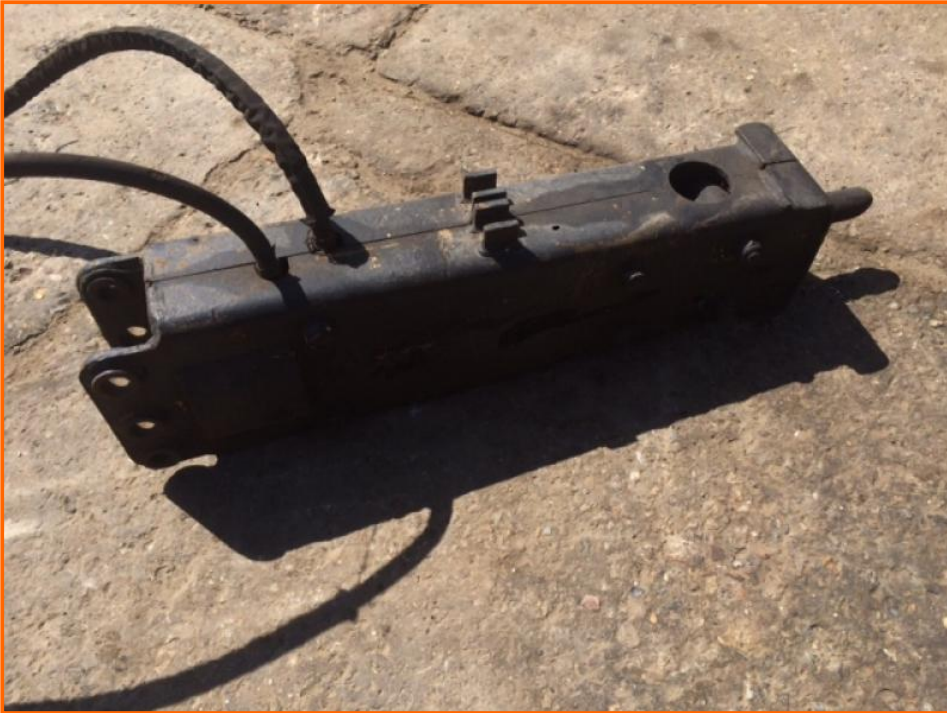

## JCB 1.5 ton breaker

**£750.00**

JCB breaker for 1.5 ton machine

Item Details	
Category/Type	Hydraulic Breakers/Attachments
Make	JCB
Model	1.5 ton breaker
Year	-
Hours/Mileage	-

1-21 York Street, Luton, Bedfordshire, England, LU2 0EZ  
Tel: +44 (0)1582 451364 Fax: +44 (0)1582 451363 Mob: +44 (0)7774 179517  
[www.stephengillplantsales.co.uk](http://www.stephengillplantsales.co.uk) [sales@stephengillplantsales.com](mailto:sales@stephengillplantsales.com)