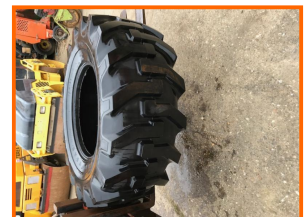

Stephen Gill Plant Sales

Goodyear 18.4 x 26

£400.00

18.4 - 26
12 ply rating
Good year super grip
Industrial tyre - will fit JCB 3CX / CAT 328

Item Details

Item Details	
Category/Type	Wheels / Tyres
Make	Goodyear
Model	18.4 x 26
Year	-
Hours/Mileage	-