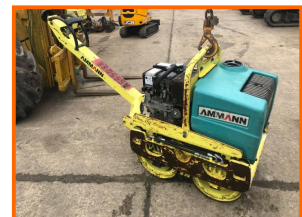

## Ammann AR55

**£2,995.00**

Ammann AR55 Walk behind roller